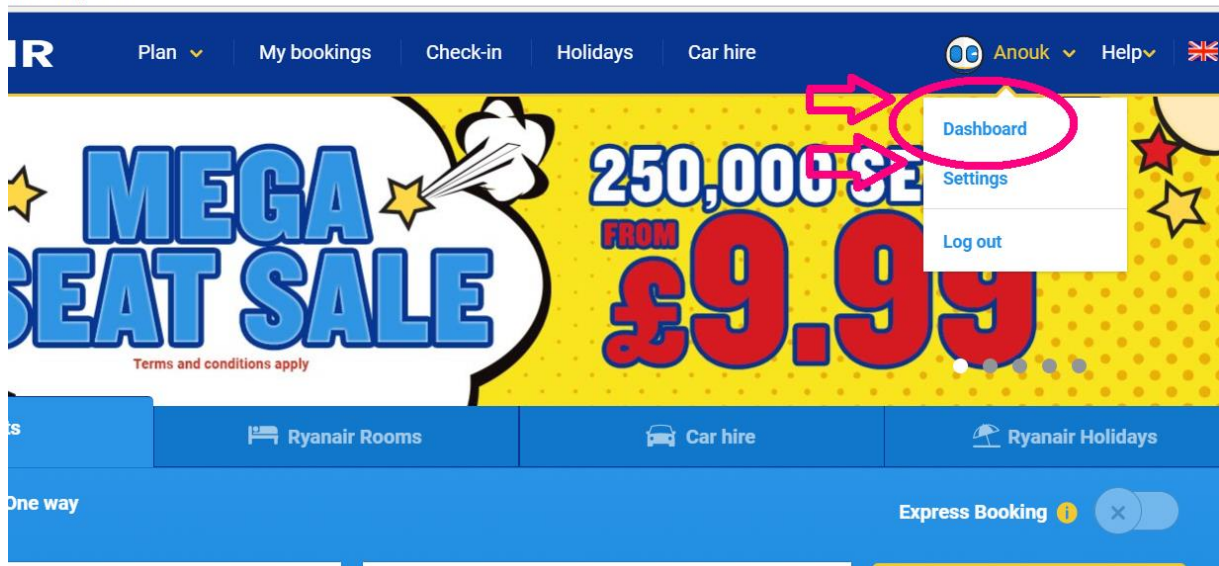

HOW TO GET THE RYANAIR DEAL WITH YOUR ESN CARD

1) GET AN ESN CARD

- go to your local section in the city where you do your Erasmus
- > check out <https://esn.org/sections> to find yours. Most sections also sell the ESNcard to students doing a **PhD or internship**

!!! It is not possible to use the Ryanair discount for your first flight to your Erasmus destination. Check out the **Brussels Airlines** deal for your outward journey on <https://www.brusselsairlines.com/en-be/promotions/bstudent/>

2) REGISTER YOUR CARD ONLINE

- go to <https://esncard.org>
- click 'REGISTER' in the upper right corner
- fill in ALL information required
- verify if the city and country matches your home university

If you are having trouble finding your university:

- type in one word of the name of your uni e.g. Università Cattolica del Sacro Cuore, just type in 'cuore'
- try by using the English name of your uni

*In case you **cannot** find your uni:*

please contact ESN here: <https://esncard.org/contact>

3) MAKE A MYRYANAIR ACCOUNT

- go to <https://www.ryanair.com>
- go to 'sign up' in the upper right corner
- follow the steps to make a myRyanair account
- once you have created the myRyanair account, go to your personal dashboard

[air.com/gb/en/](https://www.ryanair.com/gb/en/)